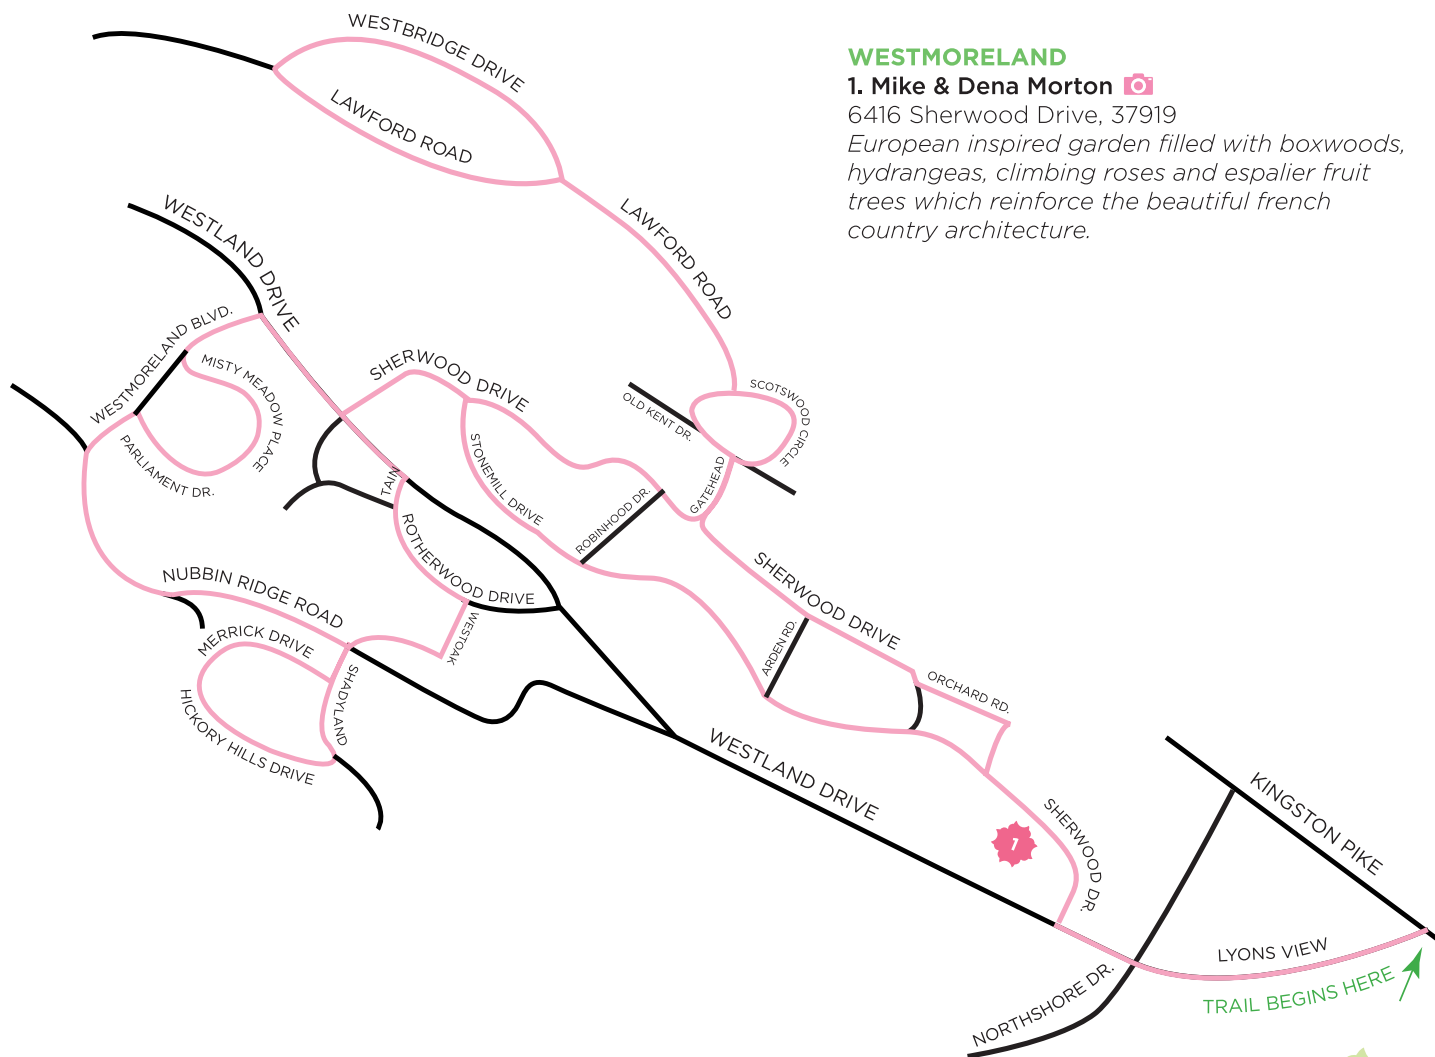

WESTMORELAND

TRAIL BEGINS AT KINGSTON PIKE & LYONS VIEW

WESTMORELAND

1. Mike & Dena Morton 📷

6416 Sherwood Drive, 37919

European inspired garden filled with boxwoods, hydrangeas, climbing roses and espalier fruit trees which reinforce the beautiful french country architecture.