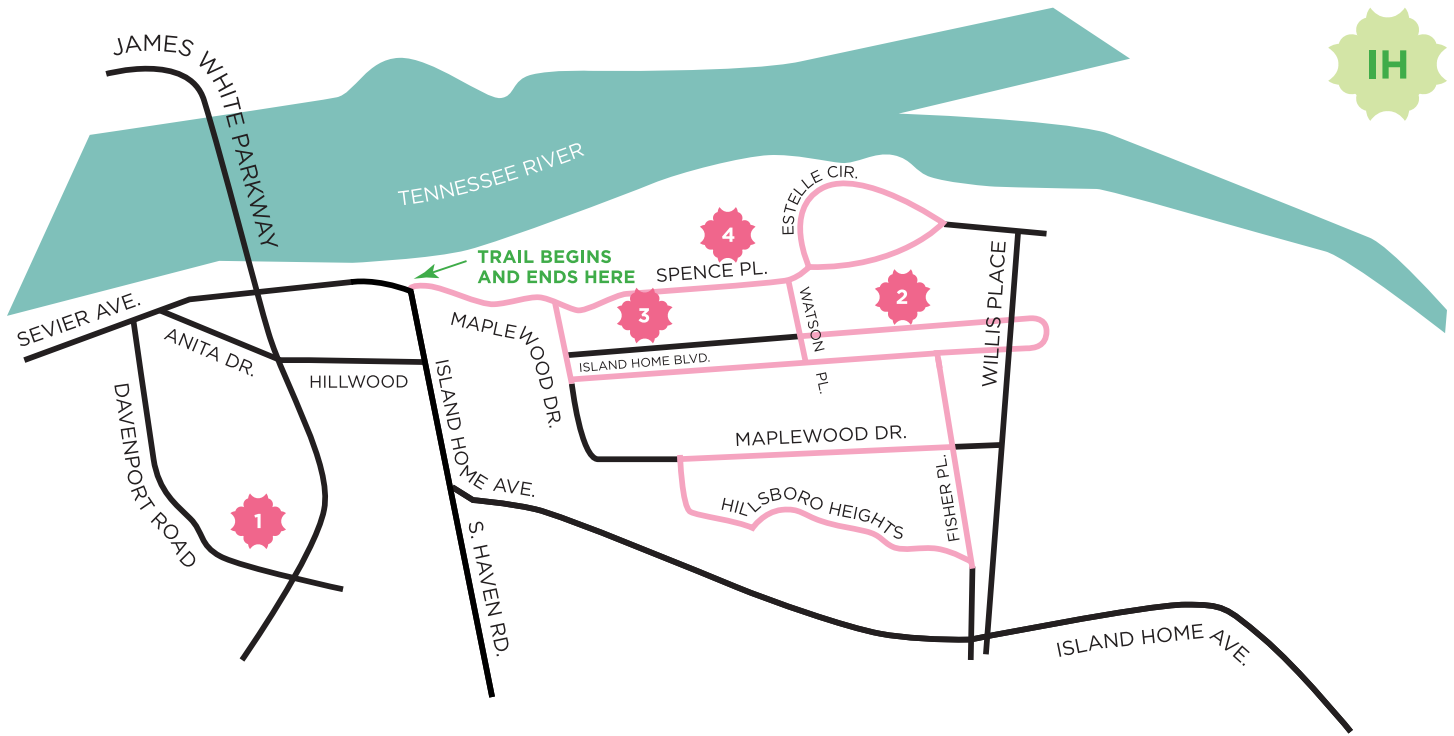

# ISLAND HOME

TRAIL BEGINS AT ISLAND HOME AVENUE & MAPLEWOOD DRIVE

PLEASE  
ONLY ENTER  
GARDENS THAT  
HAVE AN  
'OPEN GARDEN'  
SIGN IN THE  
YARD.

### 1. Monte & Ann Whitney Stanley OPEN GARDEN

3029 Davenport Road, 37920  
Driveway north of Stanley's Greenhouse. Spring blooming shrubs, trees and flowers. Nature trail surrounds a large pond.

### 2. Tim & Candace Archer 📷

2221 Island Home Boulevard, 37920

### 3. Rocky & Lisa Stanley 📷

2100 Spence Place, 37920