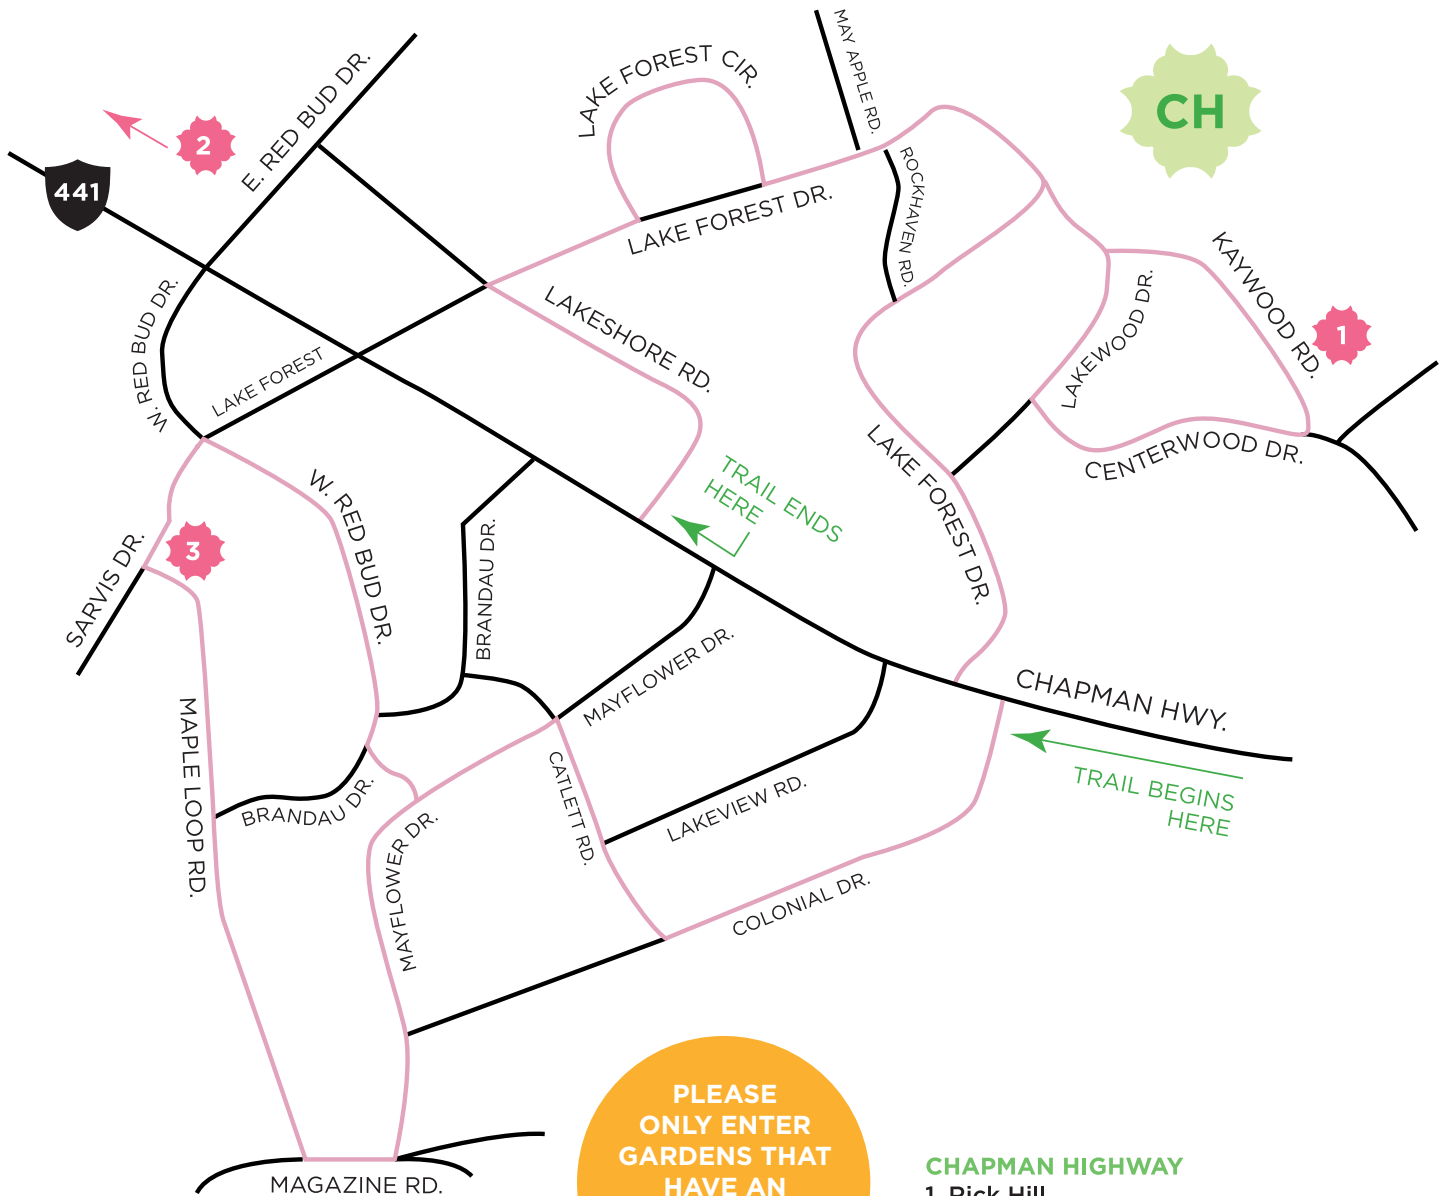

CHAPMAN HIGHWAY

TRAIL BEGINS AT **CHAPMAN HIGHWAY & COLONIAL DRIVE**

**PLEASE
ONLY ENTER
GARDENS THAT
HAVE AN
'OPEN GARDEN'
SIGN IN THE
YARD.**

CHAPMAN HIGHWAY

1. Rick Hill

OPEN GARDEN

6014 Kaywood Drive, 37920 (Lake Forest)

2. Berry Funeral Home 📷

3704 Chapman Highway, 37920

3. Charmaine Nichols & Mitchell Ruff 📷

204 Sarvis Drive, 37920